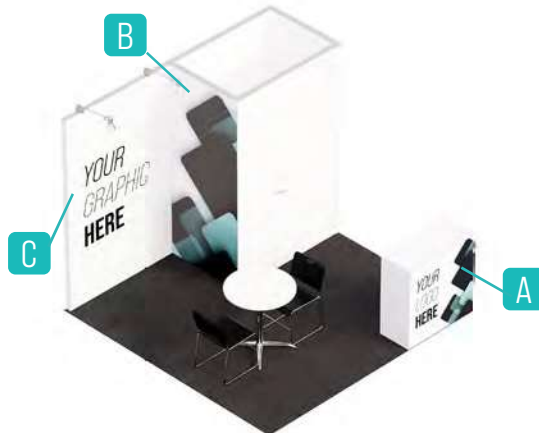

[click here](#)
to download template

Included items:

- 10' x 10' Black Carpet
- 1 - 3m beMatrix Backwall 117 11/64" W x 95 3/16" H
- 1 - 1m Counter with doors for storage.
- A. Graphic-PVC on counter in (size: 39 1/8" W x 38 1/2" H)
- B. Graphic-Fabric (size: 41 1/2" W x 95 3/16" H)
- C. Graphic-Fabric (size: 58 9/16" W x 95 3/16" H)

- 1 - Storage Closet 1m W x 1 1/2m L
- 1 - Round Table 30" / 2 Black Chairs
- 1 - Wastebasket
- 2 - White Arm lights **(Electrical is Not Included)**
- Delivery, Installation & Dismantle
- 1 - Optional door graphic 61.02" W x 95.20" H [ADDITIONAL PRICE]
- 1 - Complimentary vacuuming before the show

ORDER ONLINE NOW