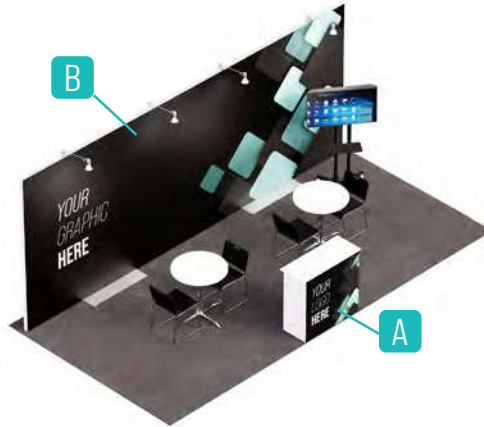

Call: 305-751-1234

email: info@expocci.com

15959 NW 15th Avenue,
Miami, Florida 33169

Turnkey Rental Booth

Turnkey Rental Booth 201

ADVANCED \$ 7,103.00 | STANDARD \$ 9,233.50

click here

to download template