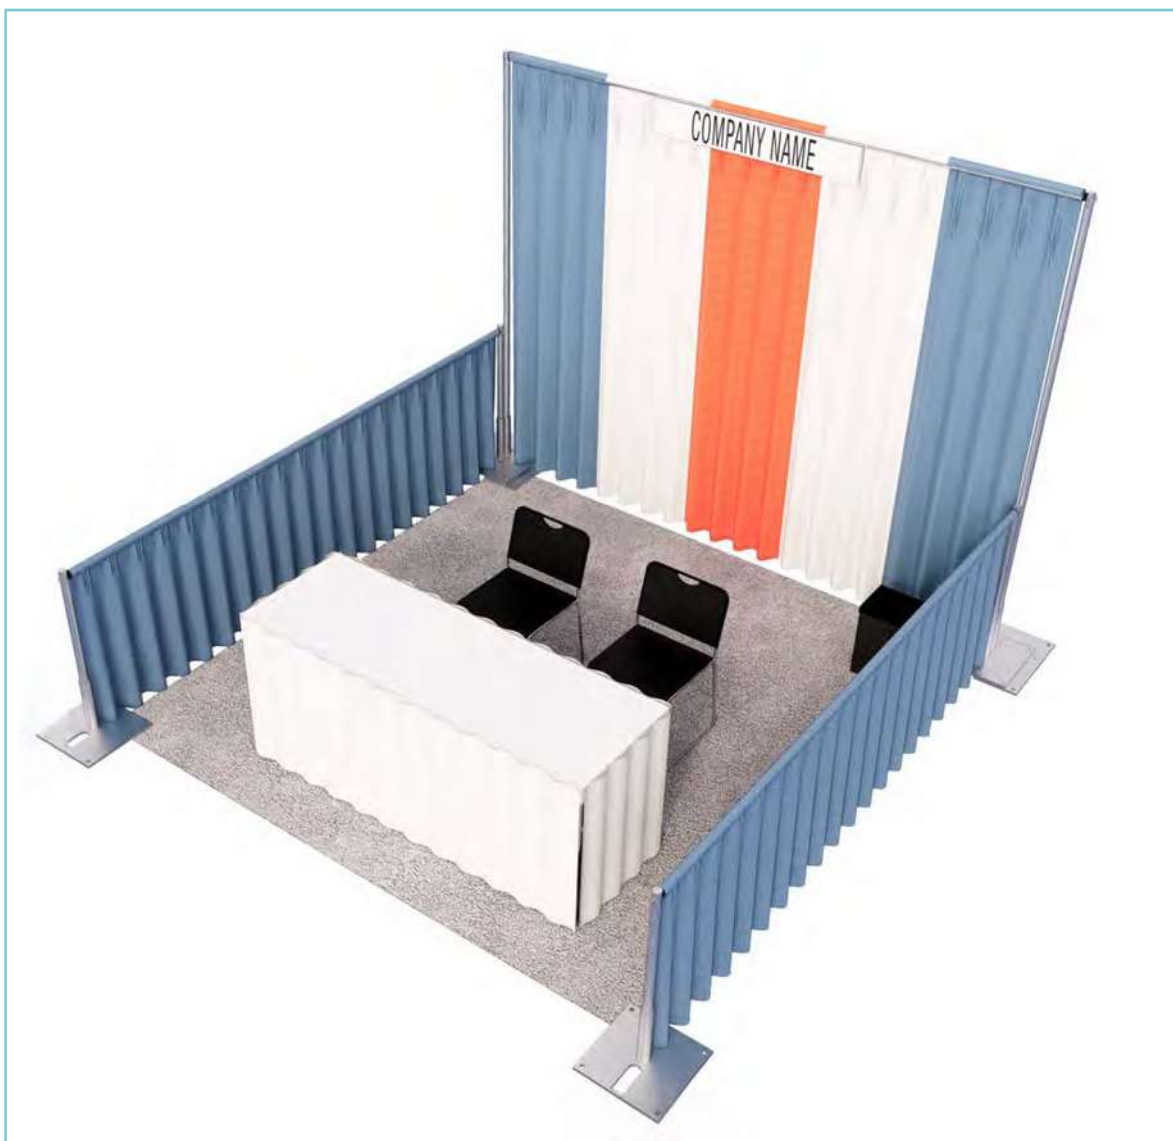

**GO BACK TO TABLE
OF CONTENTS** ←

10x10 Pipe & Drape

BOOTH HEIGHT RESTRICTION: 8ft MAX

**ORDER
A CUSTOM
BOOTH?**

[click here](#)

**NEED
SHIPPING
TO AND FROM
THE EVENT?**

[click here](#)

**Need assistance or
have questions?**